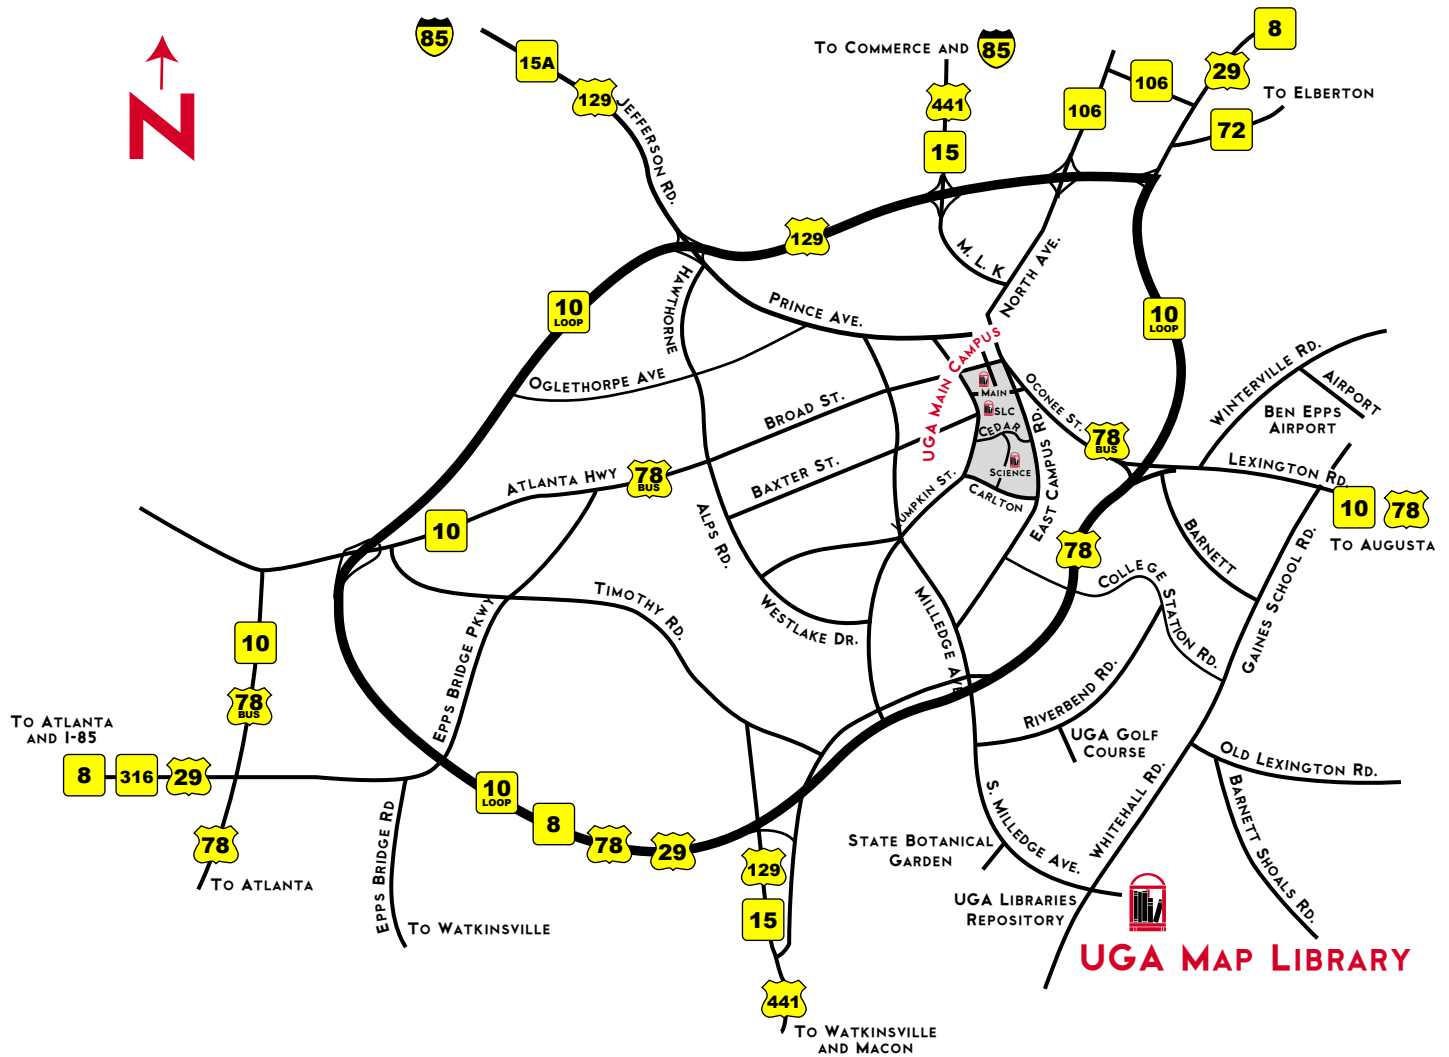

DIRECTIONS TO THE UNIVERSITY OF GEORGIA MAP LIBRARY

TO REACH THE UGA MAP LIBRARY FROM MAJOR INTERSTATES:

TRAVELING NORTH FROM ATLANTA ON INTERSTATE 85 TAKE EXIT 106 TO GA 316 (UNIVERSITY PARKWAY).

TRAVELING SOUTH FROM THE CAROLINAS ON INTERSTATE 85, TAKE EXIT 149 TO U.S. 441 SOUTH THROUGH COMMERCE, GA.

TRAVELING WEST FROM AUGUSTA ON INTERSTATE 20, TAKE EXIT 172 TO U.S. 78 WEST.